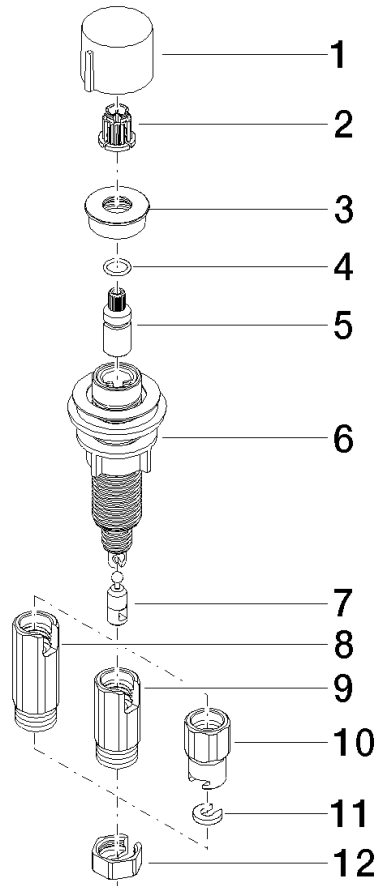

**Strainer waste with control handle - Brushed Platinum**

ELIO

10 712 970

- control for single basin
- including adapter for Bowden cable

Fits ELIO, ENO, MEM, META SQUARE, SYNC and TARA ULTRA

Fits: ELIO, MEM, ENO, SYNC, TARA ULTRA, META SQUARE

	Brushed Platinum	10 712 970-06
	Chrome	10 712 970-00
	Platinum	10 712 970-08
	Durabress (23kt Gold)	10 712 970-09
	Dark Chrome	10 712 970-19
	Brushed Durabress (23kt Gold)	10 712 970-28
	Matte Black	10 712 970-33
	Brushed Champagne (22kt Gold)	10 712 970-46
	Champagne (22kt Gold)	10 712 970-47
	Brushed Chrome	10 712 970-93
	Brushed Dark Platinum	10 712 970-99

10 712 970

mm [inches]

10 712 970

Parts for other finishes can be found here: [Chrome](#)

### Spare parts list

No.	Item Number	Name	Quantity used	Delivery time
1	09 20 97 030-06	handle	1	10
2	90 12 12 002 00 90	fixing cap	1	2
3	09 27 87 011-06	rosette	1	10
4	09 14 10 042 90	seal	1	2
5	09 29 06 087-06	spindle	1	-
Spare part can no longer be ordered, please order the replacement item				
6	04 30 01 029 00 90	adaptor	1	2
7	09 24 03 175 90	adaptor	1	2
8	09 11 10 073-07	connection	1	30
9	09 11 10 074-07	connection	1	30
10	09 11 10 079-07	connection	1	30
11	09 30 11 087 90	disc	1	2
12	09 23 30 024-07	nut	1	30