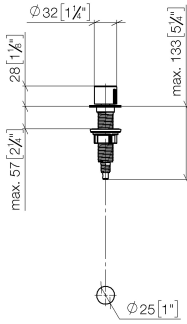

**Strainer waste with control handle - Brushed Platinum**

ELIO

10 712 970

- control for single basin
- including adapter for Bowden cable

Fits ELIO, ENO, MEM, META SQUARE, SYNC and TARA ULTRA

Fits: ELIO, MEM, ENO, SYNC, TARA ULTRA, META SQUARE

	Brushed Platinum	10 712 970-06
	Chrome	10 712 970-00
	Platinum	10 712 970-08
	Durabress (23kt Gold)	10 712 970-09
	Dark Chrome	10 712 970-19
	Brushed Durabress (23kt Gold)	10 712 970-28
	Matte Black	10 712 970-33
	Brushed Champagne (22kt Gold)	10 712 970-46
	Champagne (22kt Gold)	10 712 970-47
	Brushed Chrome	10 712 970-93
	Brushed Dark Platinum	10 712 970-99

10 712 970

mm [inches]

10 712 970

Parts for other finishes can be found here: [Chrome](#)

### Spare parts list

No.	Item Number	Name	Quantity used	Delivery time
1	09 20 97 030-06	handle	1	10
2	90 12 12 002 00 90	fixing cap	1	2
3	09 27 87 011-06	rosette	1	10
4	09 14 10 042 90	seal	1	2
5	09 29 06 087-06	spindle	1	-
Spare part can no longer be ordered, please order the replacement item				
6	04 30 01 029 00 90	adaptor	1	2
7	09 24 03 175 90	adaptor	1	2
8	09 11 10 073-07	connection	1	30
9	09 11 10 074-07	connection	1	30
10	09 11 10 079-07	connection	1	30
11	09 30 11 087 90	disc	1	2
12	09 23 30 024-07	nut	1	30